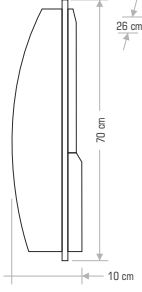

CT-4625 30 watt SOKAK ARMATÜRÜ 220,00 ₺