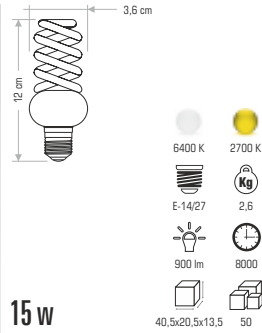

TASARRUFLU AMPULLER

CT-1132 8,50 ₺