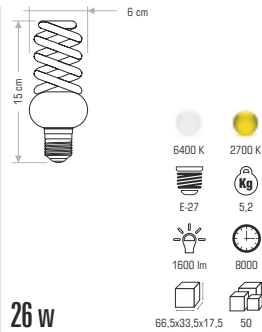

CT-1109 12,00 ₺