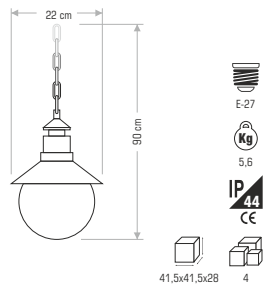

CT-7065 150,00 ₺ **Yeni**