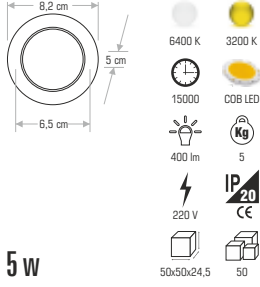

CT-5202 2" AKİK BEYAZ GÖVDE 17,00 ₺

COB LED ARMATÜRLER

CT-5203 2" AKİK BEYAZ GÖVDE 16,00 ₺

Yeni

5 w