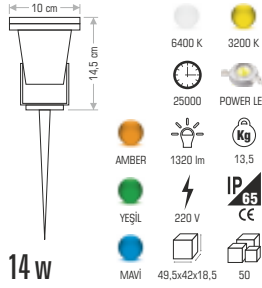

CT-7049 SENSÖRLÜ GÜNEŞ ENERJİLİ APLİK 70,00 ₺