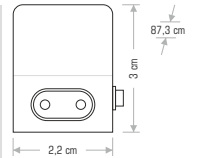

CT-2472 EKLENEBİLİR ANAHTARLI

50,00 ₺