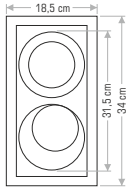

CT-5501 HALOSPOT LED ARMATÜR
2x20 240,00 ₺
2x30 280,00 ₺