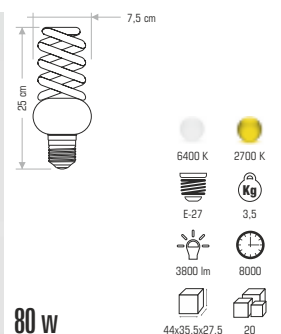

CT-1145 32,00 ₺