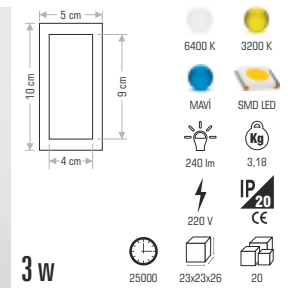

CT-5168 PANEL KORİDOR KASALI 27,00 ₺