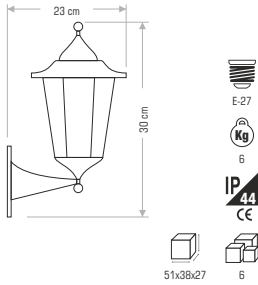

CT-7034 75,00 ₺