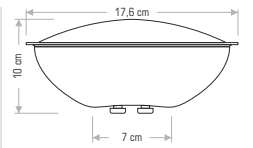

HAVUZ AMPULÜ VE SOKAK ARMATÜRLERİ

Yeni

DUVAR KONSOLLU

Chip **MADE IN TAIWAN**
30 w

CT-3020 SENSÖRLÜ PROJEKTÖR 60,00 ₺

60,00 ₺

150 w

390,00 ₺

Chip **SAMSUNG**
50 w

70,00 ₺

500 w

690,00 ₺

Yeni

Chip **SAMSUNG**
100 w

CT-4060 PAR 56 HAVUZ AMPULÜ 170,00 ₺

170,00 ₺

20 w