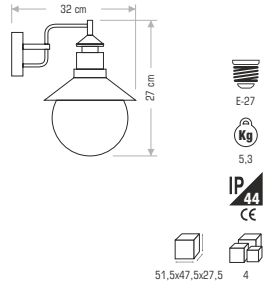

CT-7064 150,00 ₺ **Yeni**