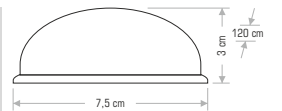

CT-2481 RADAR SENSÖRLÜ

110,00 ₺