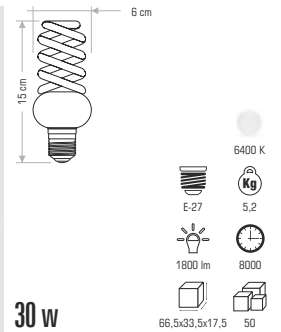

CT-1113 12,00 ₺