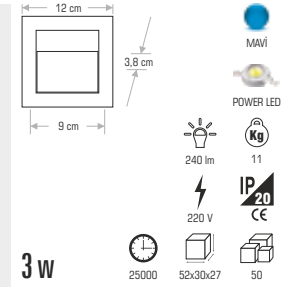

CT-5177 KORİDOR 55,00 ₺