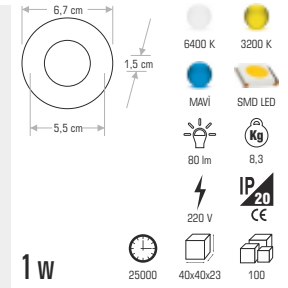

CT-5209 MOBİL SPOT (GEÇMELİ KASAYA UYGUNDUR) 20,00 ₺