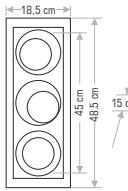

CT-5505 HALOSPOT LED ARMATÜR
3x20 350,00 ₺
3x30 400,00 ₺