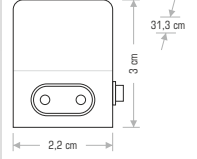

LEDLİ BANT ARMATÜR KARE

CT-2470 EKLENEBİLİR ANAHTARLI

30,00 ₺