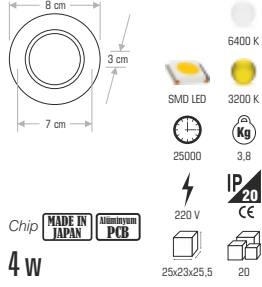

CT-5295 3" PANEL 23,00 ₺

GOLD SERİSİ LED PANEL ARMATÜRLER 3 YIL GARANTİ

CT-5298 2" PANEL 17,50 ₺