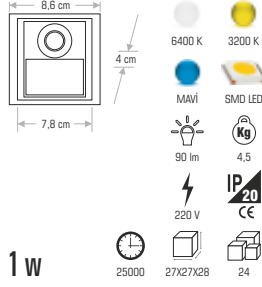

KORİDOR AYDINLATMA VE YILDIZ SPOTLAR

CT-5170 SENSÖRLÜ FOTOSELLİ KORİDOR (KASALI) 45,00 ₺