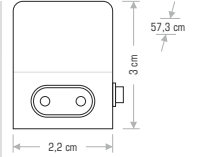

CT-2471 EKLENEBİLİR ANAHTARLI

40,00 ₺