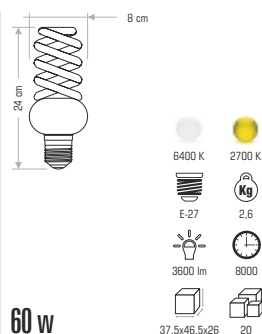

CT-1144 28,00 ₺