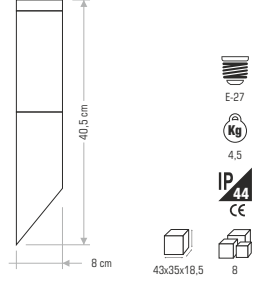

BAHÇE ARMATÜRLERİ

CT-7005 65,00 ₺

E-27
4,5
IP 44
CE