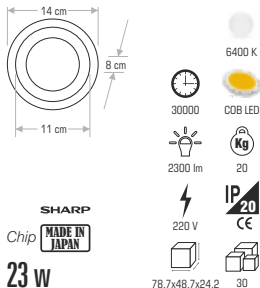

CT-5351 4" CLASS LED ARMATÜR YÜKSEK TAVAN 155,00 ₺

CT-5352 5" CLASS LED ARMATÜR YÜKSEK TAVAN 195,00 ₺

23 w