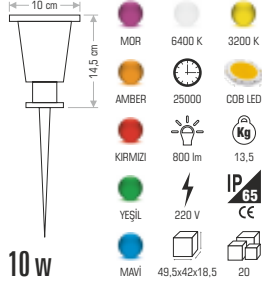

LEDLİ ÇİM KAZIKLARI VE SOLAR BAHÇE

CT-7303 ROZANSLI VE KAZIKLI 100,00 ₺