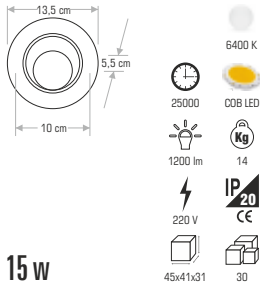

CT-5242 4" AKİK BEYAZ GÖVDE 60,00 ₺

CT-5354 4" AKİK SATIN GÖVDE 69,00 ₺

15 w