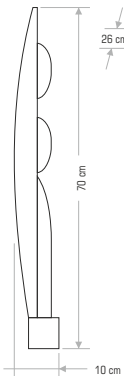

690,00 ₺

Yeni