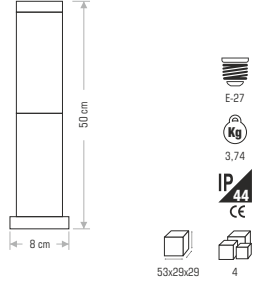

CT-7009 95,00 ₺

E-27
3,74
IP 44
CE