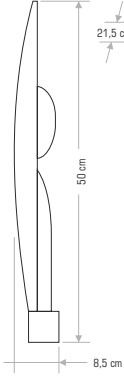

HAVUZ AMPULÜ VE SOKAK ARMATÜRLERİ

Yeni

DUVAR KONSOLLU

Chip **MADE IN TAIWAN**
30 w

CT-3020 SENSÖRLÜ PROJEKTÖR 60,00 ₺

60,00 ₺

150 w

CT-4622 50 watt SOKAK ARMATÜRÜ 390,00 ₺

390,00 ₺

Chip **SAMSUNG**
50 w

70,00 ₺

500 w

690,00 ₺

Yeni

Chip **SAMSUNG**
100 w

CT-4060 PAR 56 HAVUZ AMPULÜ 170,00 ₺

170,00 ₺

20 w