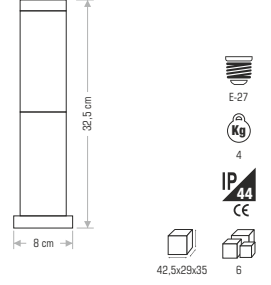

CT-7008 75,00 ₺

E-27
4
IP 44
CE