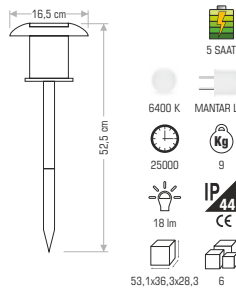

CT-7046 GÜNEŞ ENERJİLİ 90,00 ₺