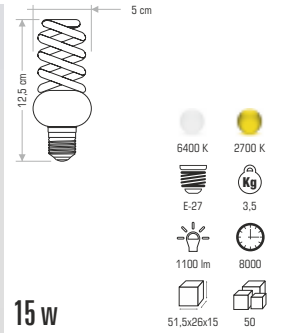

CT-1136 9,50 ₺