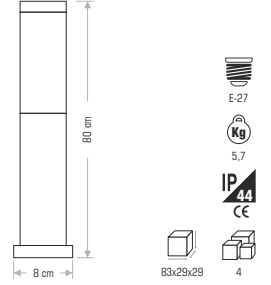

CT-7010 120,00 ₺

E-27
5,7
IP 44
CE