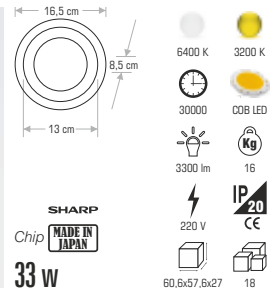

CT-5352 5" CLASS LED ARMATÜR YÜKSEK TAVAN 195,00 ₺