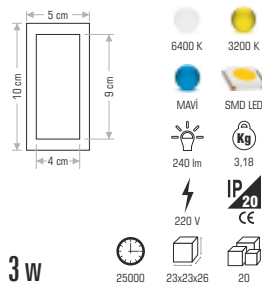

CT-5178 PANEL KORİDOR KASALI 24,00 ₺