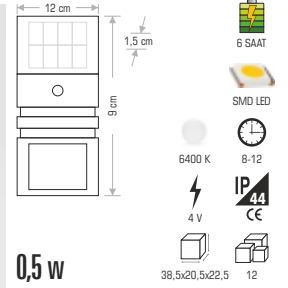

CT-7049 SENSÖRLÜ GÜNEŞ ENERJİLİ APLİK 70,00 ₺