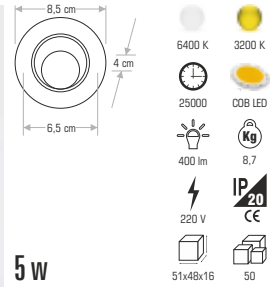

CT-5252 2" AKİK SATIN GÖVDE 23,00 ₺