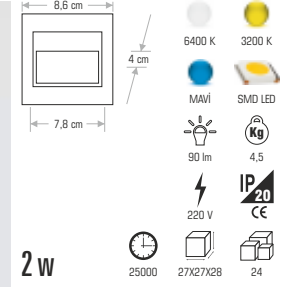

CT-5171 RADAR SENSÖRLÜ KORİDOR (KASALI) 45,00 ₺