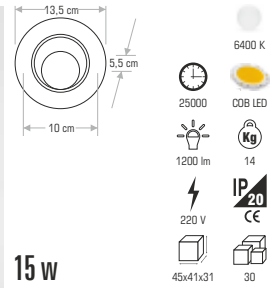

CT-5354 4" AKİK SATIN GÖVDE 69,00 ₺