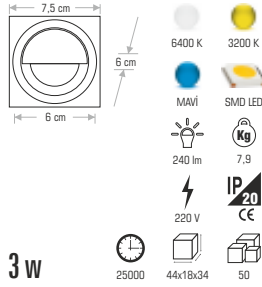

CT-5176 KORİDOR KASALI (GEÇMELİ KASAYA UYGUNDUR) 55,00 ₺