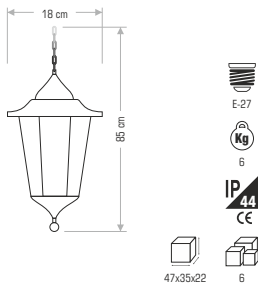

CT-7033 75,00 ₺