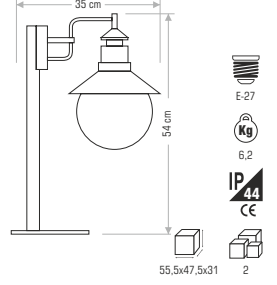

CT-7063 220,00 ₺ **Yeni**