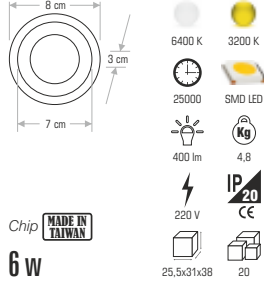

CAMLI LED PANEL VE DERİNCE ARMATÜRLER

CT-5181 2" CAMLI PANEL 30,00 ₺