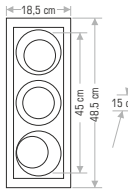

CT-5502 HALOSPOT LED ARMATÜR
3x20 350,00 ₺
3x30 400,00 ₺