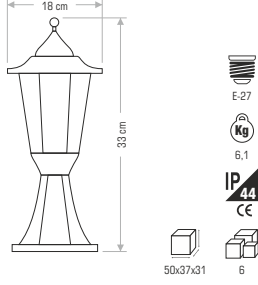

BAHÇE ARMATÜRLERİ

CT-7032 75,00 ₺